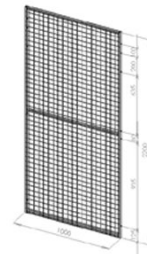

FACTS

Art no	Width (mm)	Height (mm)	Weight (kg)
36020101	200	2200	7.49
36030101	300	2200	9.15
36070101	700	2200	15.58
36080101	800	2200	17.2
36100101	1000	2200	20.44
36120101	1200	2200	23.67
36150101	1500	2200	28.53

The Mesh Panels above can be customised with doors, tubes and shelves to suit your application. Contact your local sales office for more information.

Frame dimensions:

30x20x1,5mm vert.
30x20x1,25mm horizont.

Wire dimensions:

5,0x5,0mm

Mesh size:

50x50mm

Standard RAL colour:

Grey RAL 7037

Other RAL colours or Hot Dip Galvanized:

On customer's request

ACCESSORIES

36700023, Roof fixing L=600mm
36700025, Roof fixing L=1000mm
36500511, Single profile UX 550 L=2160mm
36500521, Join profile UX 550 L=2160mm
36500531, Corner profile UX 550 L=2160mm outwards
36500541, Corner profile UX 550 L=2160mm inwards
36500550, Wall profile UX 550 L=2160mm
36500561, Join profile UX 550 L=2160mm