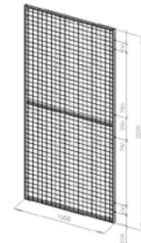

FACTS

Art no	Width (mm)	Height (mm)	Weight (kg)
36020001	200	2200	5.2
36030001	300	2200	6.2
36070001	700	2200	9.7
36080001	800	2200	10.7
36100001	1000	2200	12.3
36120001	1200	2200	14.6
36150001	1500	2200	16.8

The Mesh Panels above can be customised with doors, tubes and shelves to suit your application. Contact your local sales office for more information.

Frame dimensions:

30x20x1,25mm

Wire dimensions:

3,0mm vert.
3,75mm horizon.

Mesh size:

50x50mm

Standard colour:

Grey RAL 7037

Other RAL colours or Hot Dip Galvanized:

On customer's request

ACCESSORIES

36700901, Wall Fixing Kit (10pcs)
36700904, Snapper UX Kit (10pcs)
36700023, Roof fixing L=600mm
36700025, Roof fixing L=1000mm
36700001, Foot UX double, R
36700002, Foot UX double, L
35700119, 2-hole Bracket Kit (10pcs)
35700219, 3-hole Bracket Kit (10pcs)
35700139, 2-hole angle Kit (10pcs)

35700239, 3-hole Angle Kit (10pcs)
35700259, 5-hole Angle Kit (10pcs)
35700269, 9-hole Angle Kit (10pcs)
36700789, Cetus Filling Kit
89300045, Hilti Nail-plug HPS 15/5x35mm
20500300, Drill Quick 4,2x13 (100pcs)
89053270, Magnitized screwholder 1/4 (4,2mm screw)
36700044, Troax Tool Duck
Door UX 450 (see separate product sheet)